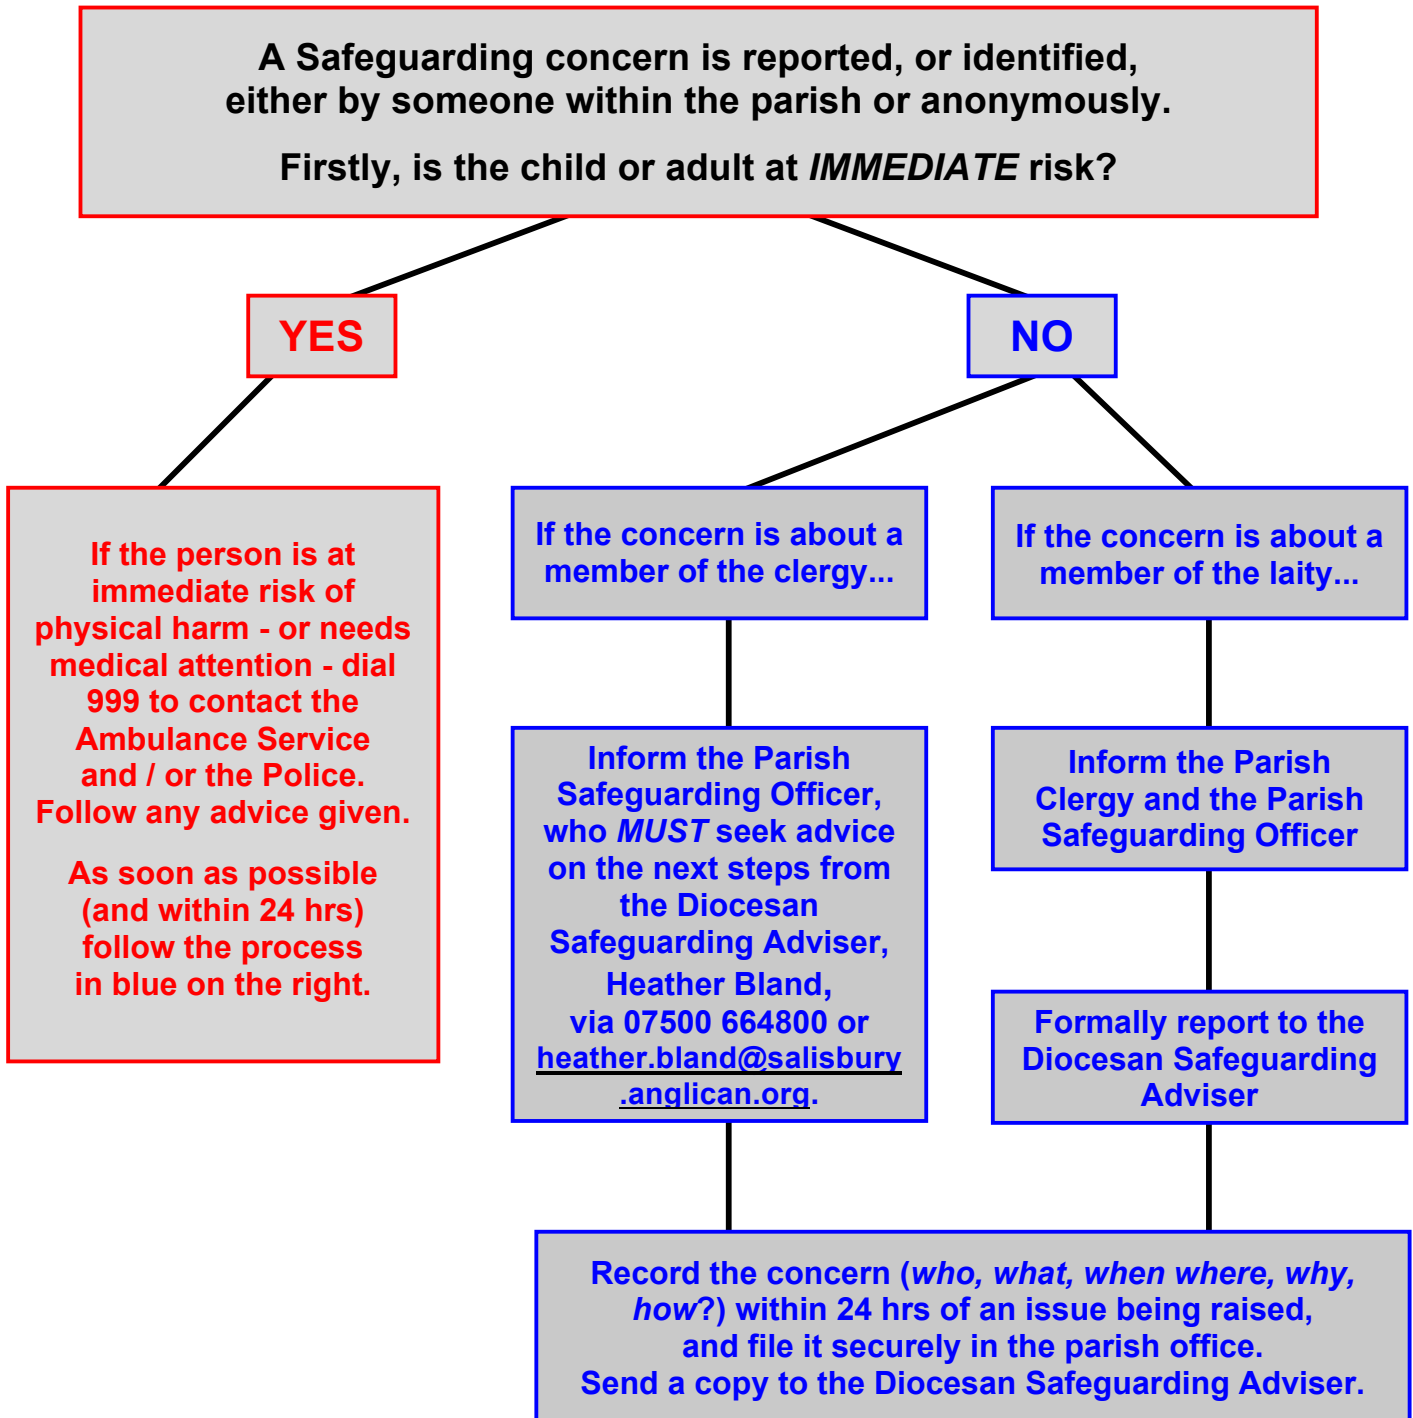

Safeguarding Flowchart:
what to do, by whom and by when

Parish Safeguarding Officer:

Rosie Norman

safeguarding@stthomassalisbury.co.uk

Parish Office: 01722 322537

November 2018