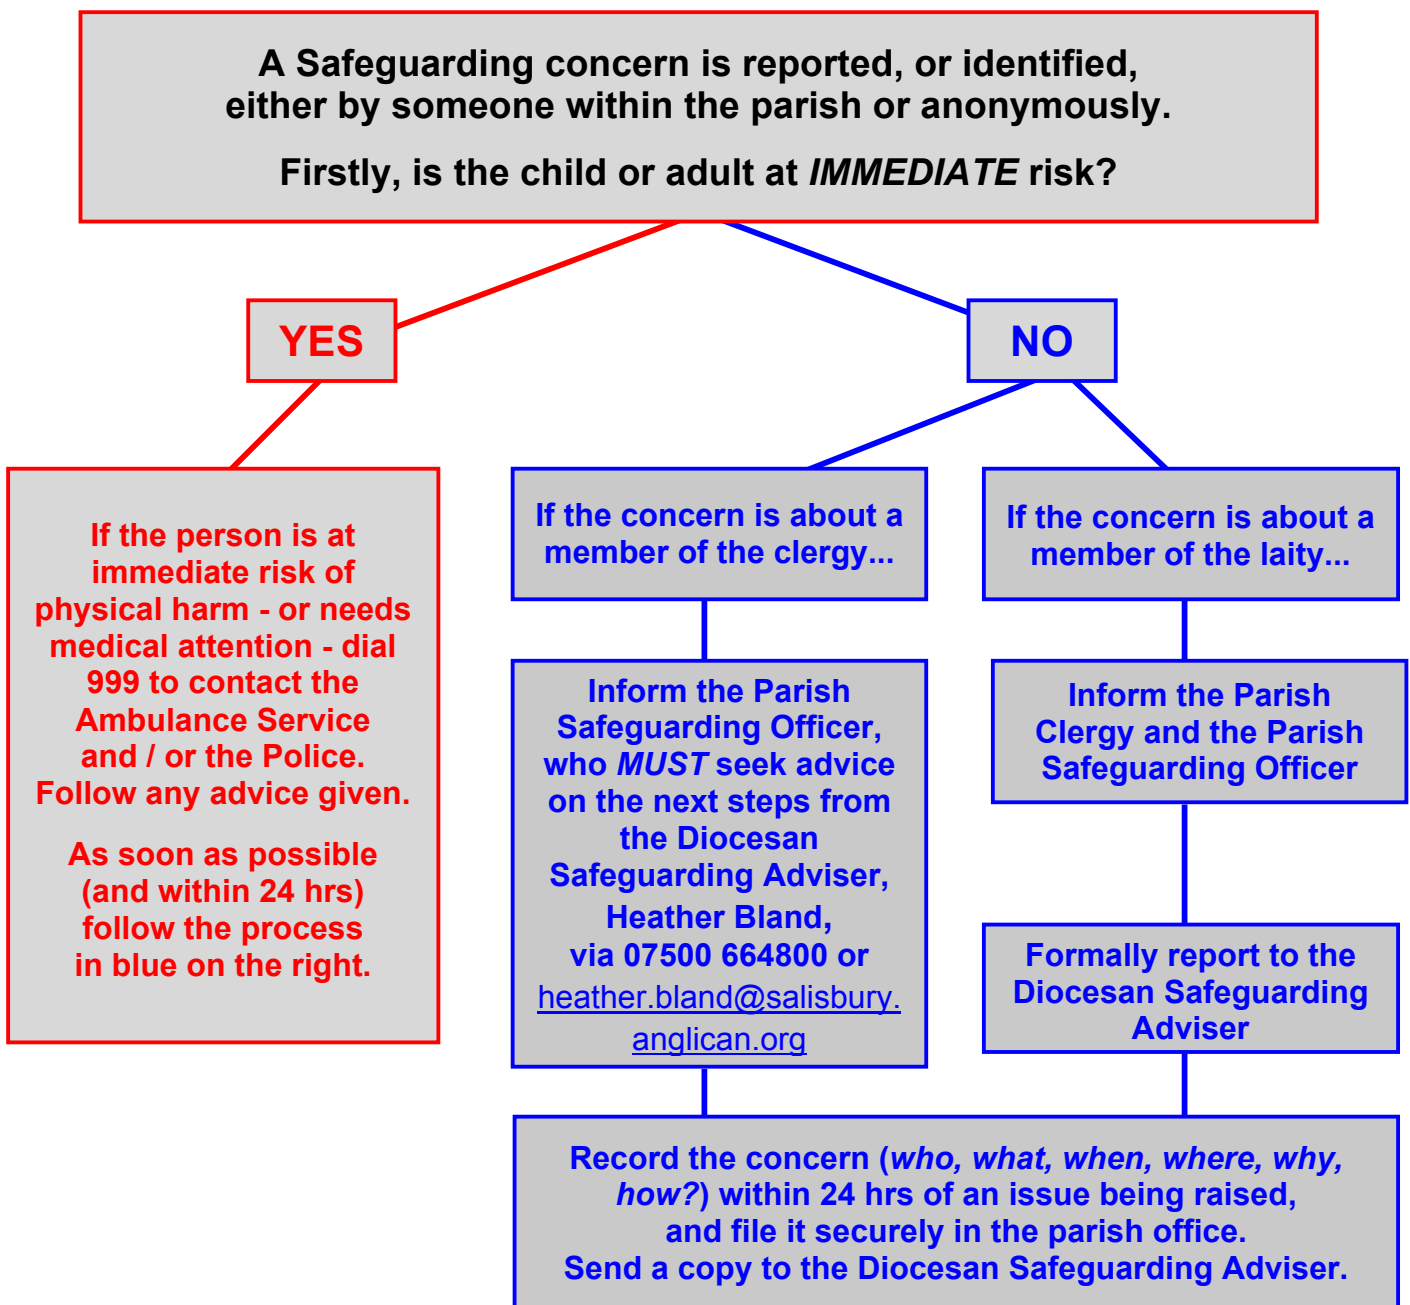

**Safeguarding Flowchart:
what to do, by whom and by when**

If you have a safeguarding query or concern, please contact:

Rosie Norman (Parish Safeguarding Officer) or **Michael Humphreys** (Deputy Parish Safeguarding Officer) via the Parish Office : 01722 322537 or **Kelvin Inglis** (Rector of St Thomas's) : 01722 239463