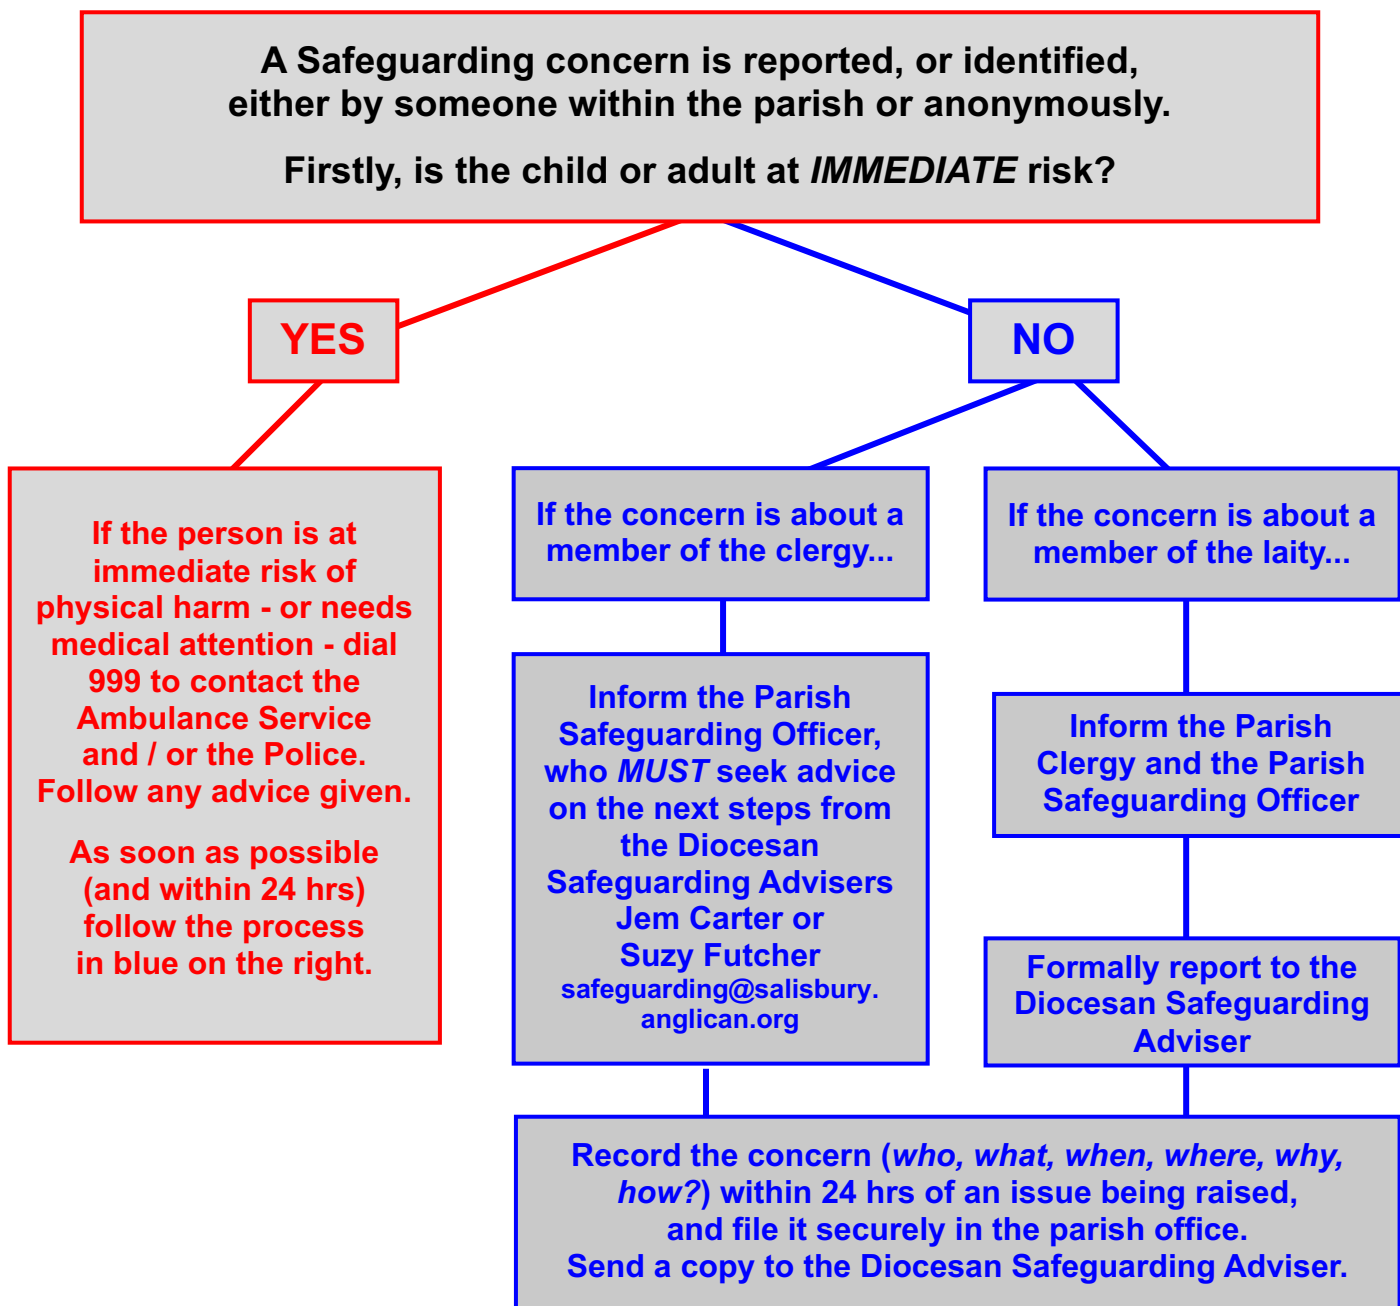

**Safeguarding Flowchart:
what to do, by whom and by when**

If you have a safeguarding query or concern, please contact:

Clare Tawney (Parish Safeguarding Officer) or **Michael Humphreys** (Deputy Parish Safeguarding Officer) via the Parish Office : 01722 322537 or **The Revd Canon Kelvin Inglis** (Rector) : 01722 239463